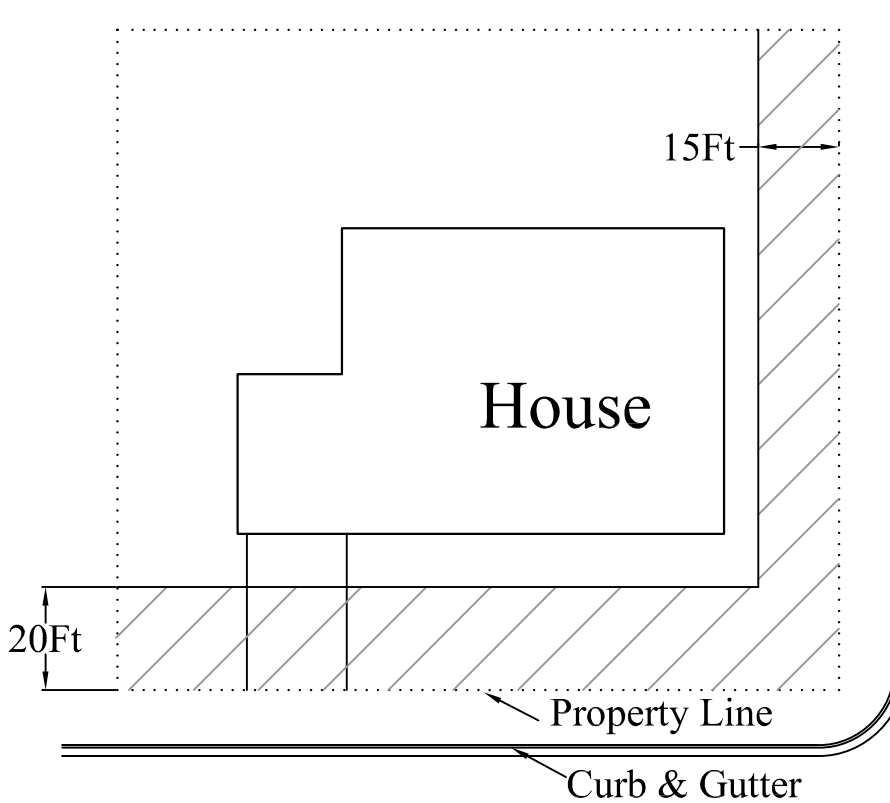

Interior Lots

Corner Lots

NOTES

 Area of Limited Fence Height 42 Inch Max

All Other Locations
Fence Height 6 Ft Max

Please contact the
Building Department
with any questions at
749-3904

DEPARTMENT OF CITY SERVICES